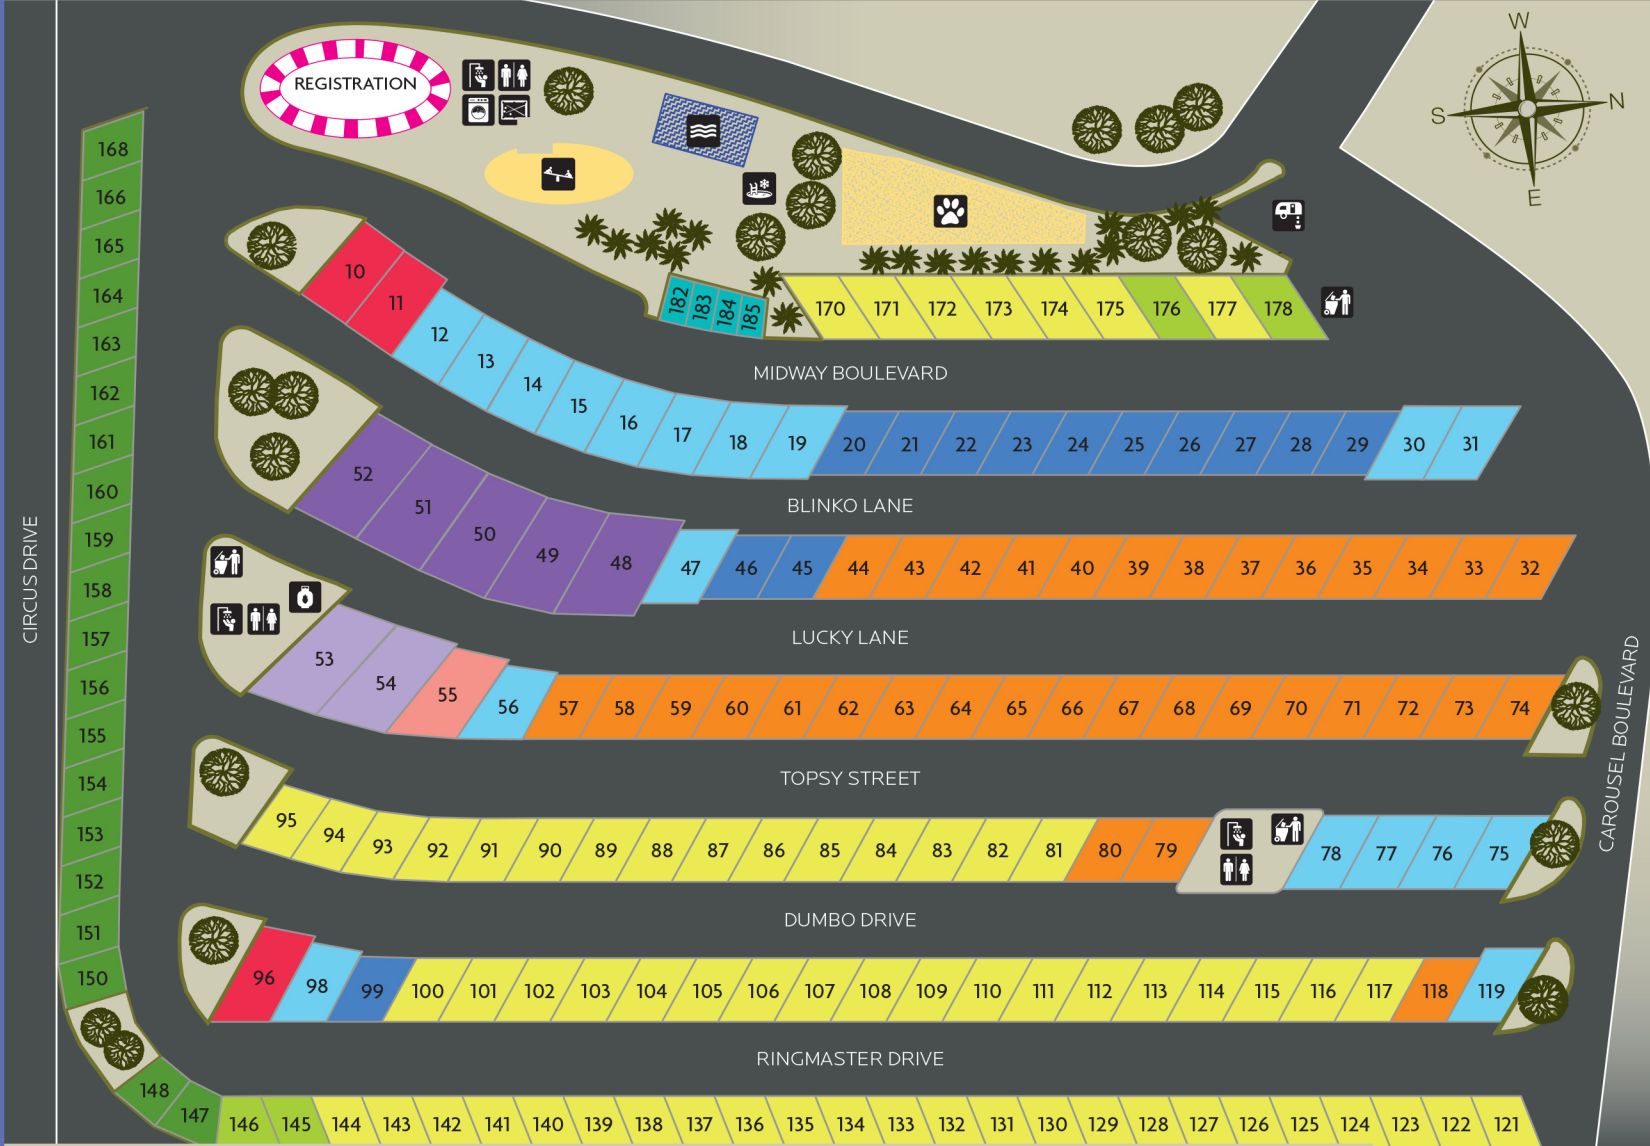

RV PARK MAP

20 FT. SPACE	45 FT. SPACE	65 FT. SPACE	DOG PARK	LAUNDRY	RESTROOMS
30 FT. SPACE	50 FT. SPACE	70 FT. SPACE	DUMP STATION	PLAYGROUND	SHOWERS
35 FT. SPACE	55 FT. SPACE	80 FT. SPACE	DUMPSTER	POOL (SEASONAL)	
40 FT. SPACE	60 FT. SPACE		HOT TUB (SEASONAL)	PROPANE	